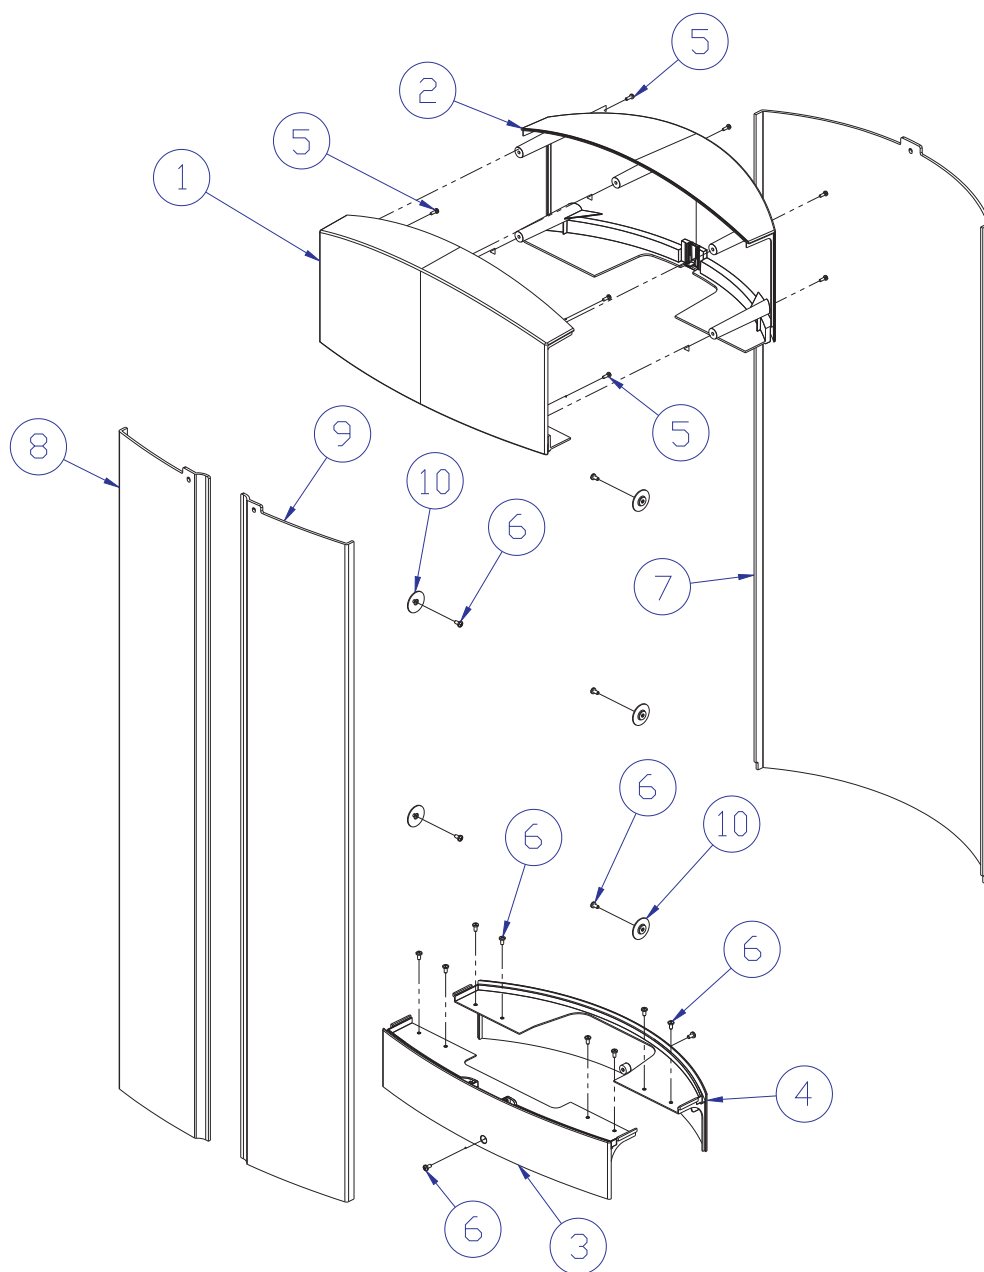

FZAB ABDOMINAL PLASTIC TOWER ASSEMBLY - 7419801

ITEM NO	QTY	PART NO	DESCRIPTION
1	1	7318601	COVER, TOWER- TOP FRONT
2	1	7318701	COVER, TOWER- TOP REAR
3	1	7318801	COVER, TOWER- BOTTOM FRONT
4	1	7318901	COVER, TOWER- BOTTOM REAR
5	9	3236501	M4 X 0.7 PHL PAN MS ST ZN
6	16	3239101	SCREW, M5X10 PHL PAN TT ST
7	1	7318301	SHROUD, TOWER- REAR SHORT
8	1	7318401	SHROUD, TOWER- FRT SHORT RH
9	1	7318402	SHROUD, TOWER- FRT SHORT LH
10	6	7583501	RETAINER, FZ SHROUD